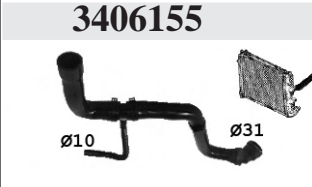

3406155	08	OE 8D0121101AJ
BVM BVA		
1.9 TDi	10/96-02/00 10/96-10/00 06/99-10/00	AFN AHU AJM ATJ