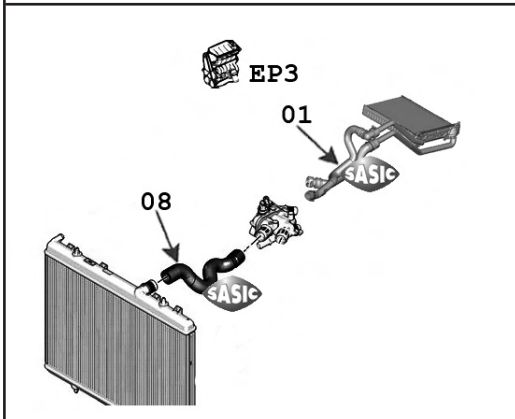

...C4...

3400009	07	OE 1351PE		
		1.4i 16v.	-04/03/07	ET3J4
3400006	08	OE 1343EL		
		1.4i 16v.	-05/06/05	ET3J4
3400064	08	OE 1343HX		
		1.4i 16v.	06/06/05-04/03/07	ET3J4
3400112	01	OE 6466TZ		
		1.4i VTi	10/10 -	EP3
3400081	08	OE 1343KE		
		1.4i VTi		EP3C
3400011	01	OE 6466F7		
		1.6i 16v.		TU5JP4
3400158	02	OE 6466X4		
		1.6i 16v.	07/06/04-	TU5JP4
3400042	02	OE 6466F4		
		1.6i 16v.	09/05/08-22/06/09	TU5JP4
3400006	08	OE 1343EL		
		1.6i 16v.	-05/06/05	TU5JP4
3400064	08	OE 1343HX		
		1.6i 16v.	06/06/05- BVM	TU5JP4
		1.6i 16v.	06/06/05- BVA	TU5JP4
		Sauf République Chinoise