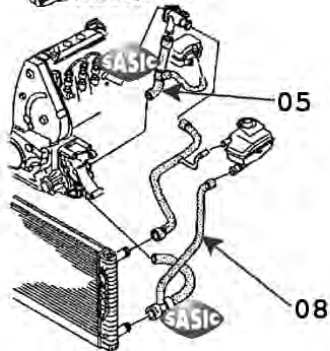

SWH6834 08

OE 8D0121101K

- 1.8i 20v. Turbo Berline 06/97-07/01
  Ch4BW000001-4B2110000 AEB APU
- 1.8i 20v. Turbo 2WD Avant 03/98-07/01
  ANB ARK
- 1.8i 20v. Turbo 4WD Avant 03/98-07/01
  AEB APU
- 1.8i 20v. Turbo 4WD Berline 12/98-07/01
  ANB ARK
- 1.8i 20v. Turbo 2WD Berline 07/00-05/04 AWT
- 1.8i 20v. Turbo /Avant 07/01-04/05 AWT

3406051 05

OE 028121053AA

AFN AVG