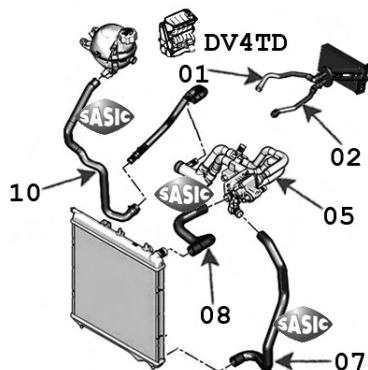

raccord
coupling

pour radiateur inf.
for radiator lower

pour radiateur sup.
for radiator upper

pour thermostat
for thermostat

pour vase expansion
for expansion bottle

...C3 Pluriel

Part Number	Quantity	OE Part Number	Engine Type	Other Info	Notes
3400148	01	OE 6466VK	1.4 HDi		DV4TD
					
3400155	02	OE 6466VL	1.4 HDi	Depol. Euro 4	DV4TD
					
3400169	02	OE 6466VH	1.4 HDi	sauf Depol. Euro 4	DV4TD
					
3400046	05	OE 1336V3	1.4 HDi	04/04-10/08	DV4TD
					
3400041	07	OE 1351LS	1.4 HDi		DV4TD
					
3400040	08	OE 134226	1.4 HDi		DV4TD
					
3400113	10	OE 1317K5	1.4 HDi	-04/03/07	DV4TD
					