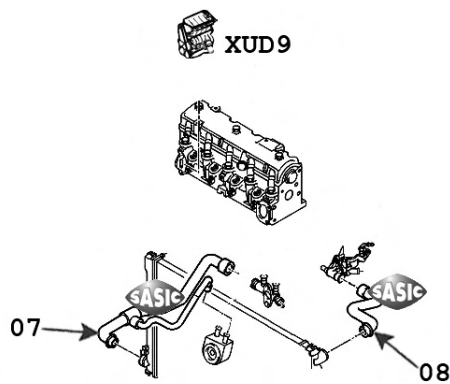

...Scudo

SWH0478

07

OE 1473339080

1.9 D

07/95-02/00

BVM XUD9A

1.9 TD

02/96-09/00

BVM XUD9TEF/BTF

3400065

08

OE 1473338080

1.9 D

07/95-02/00

XUD9A

1.9 TD

02/96-09/00

XUD9TEF/BTF

3400115

00

OE 9646167280

2.0 JTD

DW10BTED4

2.0 JTD /FAP

DW10UTED4

3406252

07

OE 1479943080

BVM

2.0 JTD

02/00-03/12/01

DW10BTED

03/06/02-12/03

DW10ATED /+

03/06/02-12/03

DW10BTED