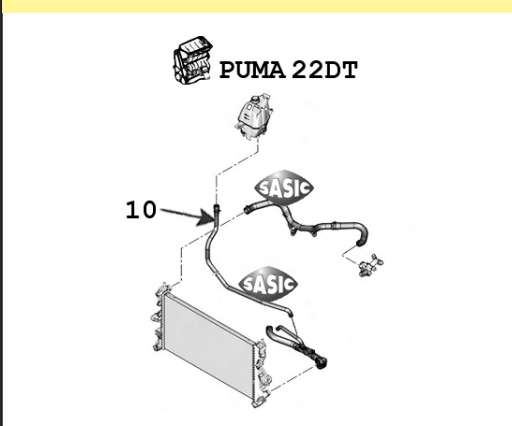

Ducato 250... 06

Part No.	Quantity	OE No.	Engine	Period	Supplier
3400179	10	1349251080	2.2 JTD	06/06-	PUMA 22DT