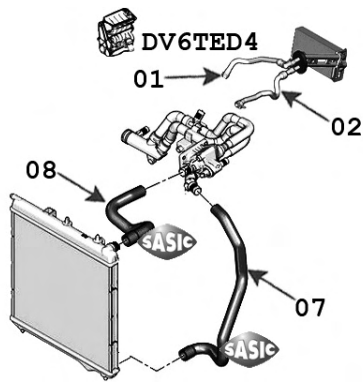

...C2

3400107

07

OE 1351LR

1.6 HDi FAP

DV6TED4

3400108

08

OE 1343HT

1.6 HDi FAP

DV6TED4

C3...

3400171

01

OE 6466VR

1.1i

04/02-10/05
11/05-27/11/08
27/07/09-

TU1JP
TU1A
TU1AE5

1.1i Sauf GPL

28/11/08-10/09

TU1A

1.4i BVM

04/02-13/09/09

TU3JP

1.4i

11/05-10/09
14/09/09-
10/09-

TU3A/JP
TU3JP
TU3AE5

1.4i 16v.

01/05/05-10/05

ET3J4

1.6i 16v.

04/02-10/05

TU5JP4

3400151

01

OE 6466XG

1.4i 16v.

11/05-10/09

ET3J4

1.6i 16v. BVM5
BVM MA

04/02-
11/05-10/09
11/05-10/09

TU5JP4
TU5JP4
TU5JP4

1.6i 16v.
BVM Rob. MA

3400156

01

OE 6466VP

1.6i 16v. BVA 4

02/10/06-

TU5JP4

3400125

02

OE 6466VJ

1.1i

BVM
Sauf GPL
BVM

04/02-10/05
11/05-10/09
10/09-

TU1JP
TU1A
TU1AE5
TU1A/JP

1.4i

BVM
BVM

04/02-10/05
11/05-10/09
10/09-

TU3JP
TU3A/JP
TU3AE5
TU3A/JP

1.4i 16v.

04/02-10/05
11/05-10/09

ET3J4
ET3J4

1.6i 16v.

Sauf BVA
BVM

04/02-10/05
11/05-10/09
10/09-

TU5JP4
TU5JP4
TU5JP4

ET3J4 TU1A/AE5/JP
TU3A/JP TU5JP4/S

raccord
coupling

pour radiateur inf.
for radiator lower

pour radiateur sup.
for radiator upper

pour thermostat
for thermostat

pour vase expansion
for expansion bottle