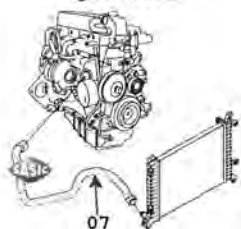

2.5 SDi 28 32 35 07/97-06/01 BVM AGX
2.5 TDi 28 32 35 05/99-12/00 BVM AHD
05/99-06/01 BVM APA
28 01/01-12/05 BVM AVR ANJ
32 35 01/01-12/05 BVM AVR
28 31 32 35 06/01-12/05 BVM BBE
28 32 35 06/01-12/05 BVM BBF

2.8TDi