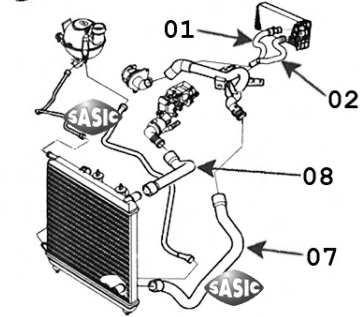

raccord
coupling

pour radiateur inf.
for radiator lower

pour radiateur sup.
for radiator upper

pour thermostat
for thermostat

pour vase expansion
for expansion bottle

207...

ET3J4 TU3A/AE5 TU5JP4

Part Number	Code	OE	Engine	Start Date	Accessories	Notes
3400171	01	OE 6466VR	1.4i 1.4i	13/07/09-		TU3A TU3AE5
3400151	01	OE 6466XG	1.4i 16v.	-03/01/10 10/02/10-		ET3J4 ET3J4
			1.6i 16v.	-31/01/10 10/02/10-	BVMMA BVMMA	TU5JP4 TU5JP4
3400156	01	OE 6466VP	1.6i 16v.		BVA AL4	TU5JP4
3400125	02	OE 6466VJ	1.4i			TU3A /AE5
			1.4i 16v.			ET3J4
			1.6i 16v.		BVM	TU5JP4
3400039	07	OE 1351FR	1.4i /SW			TU3A
			1.4i			TU3AE5
			1.4i 16v.		BVM5	ET3J4
			1.6i 16v.		BVMMA	TU5JP4
3400172	07	OE 1351HE	1.4i 16v.		BV Rob.	ET3J4
3400111	08	OE 1343LC	1.4i	30/06/08-		TU3A
			1.4i			TU3AE5
3400109	08	OE 1343JJ	1.4i 16v.			ET3J4
			1.6i 16v.		BVMMA	TU5JP4