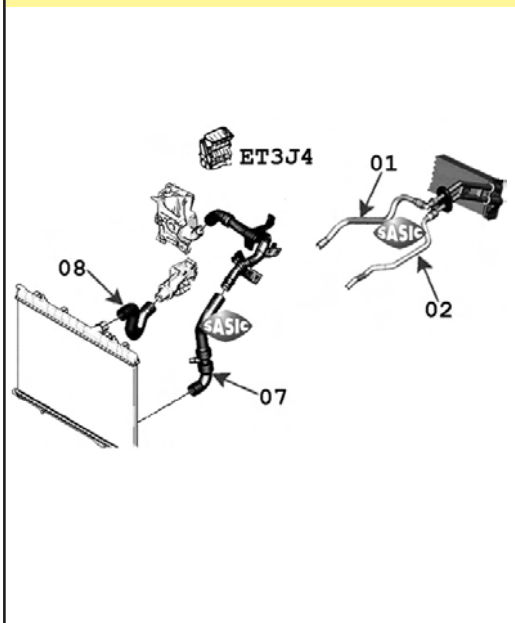

...C4...

3400009	07	OE 1351PE		
		1.4i 16v.	-04/03/07	ET3J4
3400006	08	OE 1343EL		
		1.4i 16v.	-05/06/05	ET3J4
3400064	08	OE 1343HX		
		1.4i 16v.	06/06/05-04/03/07	ET3J4
3400112	01	OE 6466TZ		
		1.4i VTi	10/10 -	EP3
3400081	08	OE 1343KE		
		1.4i VTi		EP3C
3400011	01	OE 6466F7		
		1.6i 16v.		TU5JP4
3400158	02	OE 6466X4		
		1.6i 16v.	07/06/04-	TU5JP4
3400042	02	OE 6466F4		
		1.6i 16v.	09/05/08-22/06/09	TU5JP4
3400006	08	OE 1343EL		
		1.6i 16v.	-05/06/05	TU5JP4
3400064	08	OE 1343HX		
		1.6i 16v.	06/06/05- BVM	TU5JP4
		1.6i 16v.	06/06/05- BVA	TU5JP4
		Sauf République Chinoise