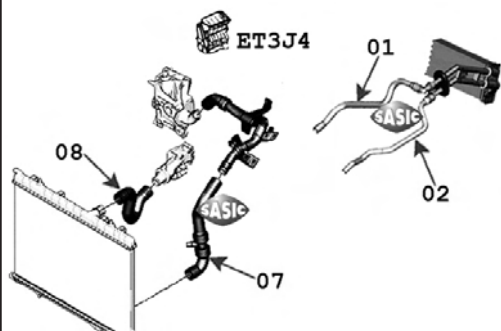

C4...

Part Number	Quantity	OE Part Number	Engine Type	Other Info	Notes
3400011	01	OE 6466F7	1.4i 16v.		ET3J4
3400158	02	OE 6466X4	1.4i 16v.	07/06/04-	ET3J4