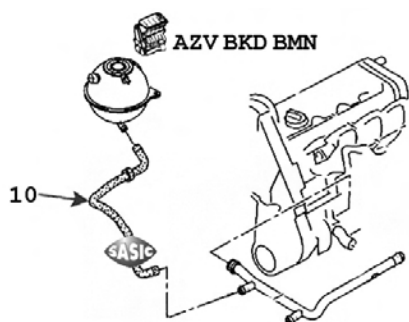

...Touran

3406228

10

OE 1K0122109CC

2.0 TDi 16v.	03/03-05/04	Ch- IT6040185	
		BVM	AZV
2.0 TDi FAP	05/04-09/10	Ch- IT6040185	
		BVM BVRob.	BKD
	05/06-09/10	BVM BVRob.	BMN

Vento

3406009

05

OE 028121053Q

1.9 SDi			1Y
1.9 TD			AAZ
1.9 TDi			IZ

SWH6806

07

OE 1H0121051B

1.6 Sans clim. Sauf Police Poste Taxi			
	01/94-12/97		AEK AFT
1.8i	01/92-07/97		AAM/BS/DZ
1.9 SDi	01/92-07/97		1Y
1.9 SDi Sans clim.	01/95-12/97		AEY
1.9 TD Sans clim.	01/92-12/97	BVM	AAZ
1.9 TDi Sans clim.	01/93-12/97		IZ AFN
2.0 Sans clim.	01/92-12/97		2E ADY/GG

SWH6809

08

OE 1H0121101P

1.4i	01/92-12/95		ABD
1.6	01/92-07/95		ABU

SWH6807

08

OE 1H0121101A

Sans clim. Sauf Police Poste Taxi			
1.8i	01/92-07/97	BVM	AAM/BS/DZ

SWH6808

08

OE 1H0121101B

1.8i Avec clim. Police Poste Taxi			
	01/92-12/97	BVA	AAM/BS/DZ
1.9 SDi	01/92-07/97		1Y
	-12/98	BVM	AEY
1.9 TD Sans clim.	01/92-12/97	BVM	AAZ
1.9 TDi	01/93-12/97	BVM	IZ
	-12/98	BVM	AFN
2.0 Sans clim.	01/92-12/97	BVM	2E ADY

SWH6810

08

OE 1H0121101R

1.9 SDi		BVA	AEY
1.9 TDi	01/93-12/97	BVA	IZ AFN
2.0	01/92-12/97		2E ADY/GG