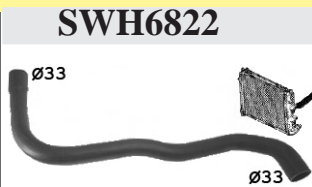

SWH6822	08	OE 3A0121101F
Avec clim.		
1.8	01/93-12/96	AAM/BS/DZ
1.9 TDi	01/94-12/96	1Z
2.0	01/93-12/96	2EADY/GG