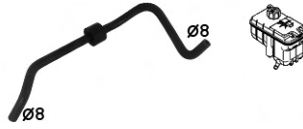

1.4 TDi FAP 04/07-09/09 BVM BMS

Polo (6R) 06/09-